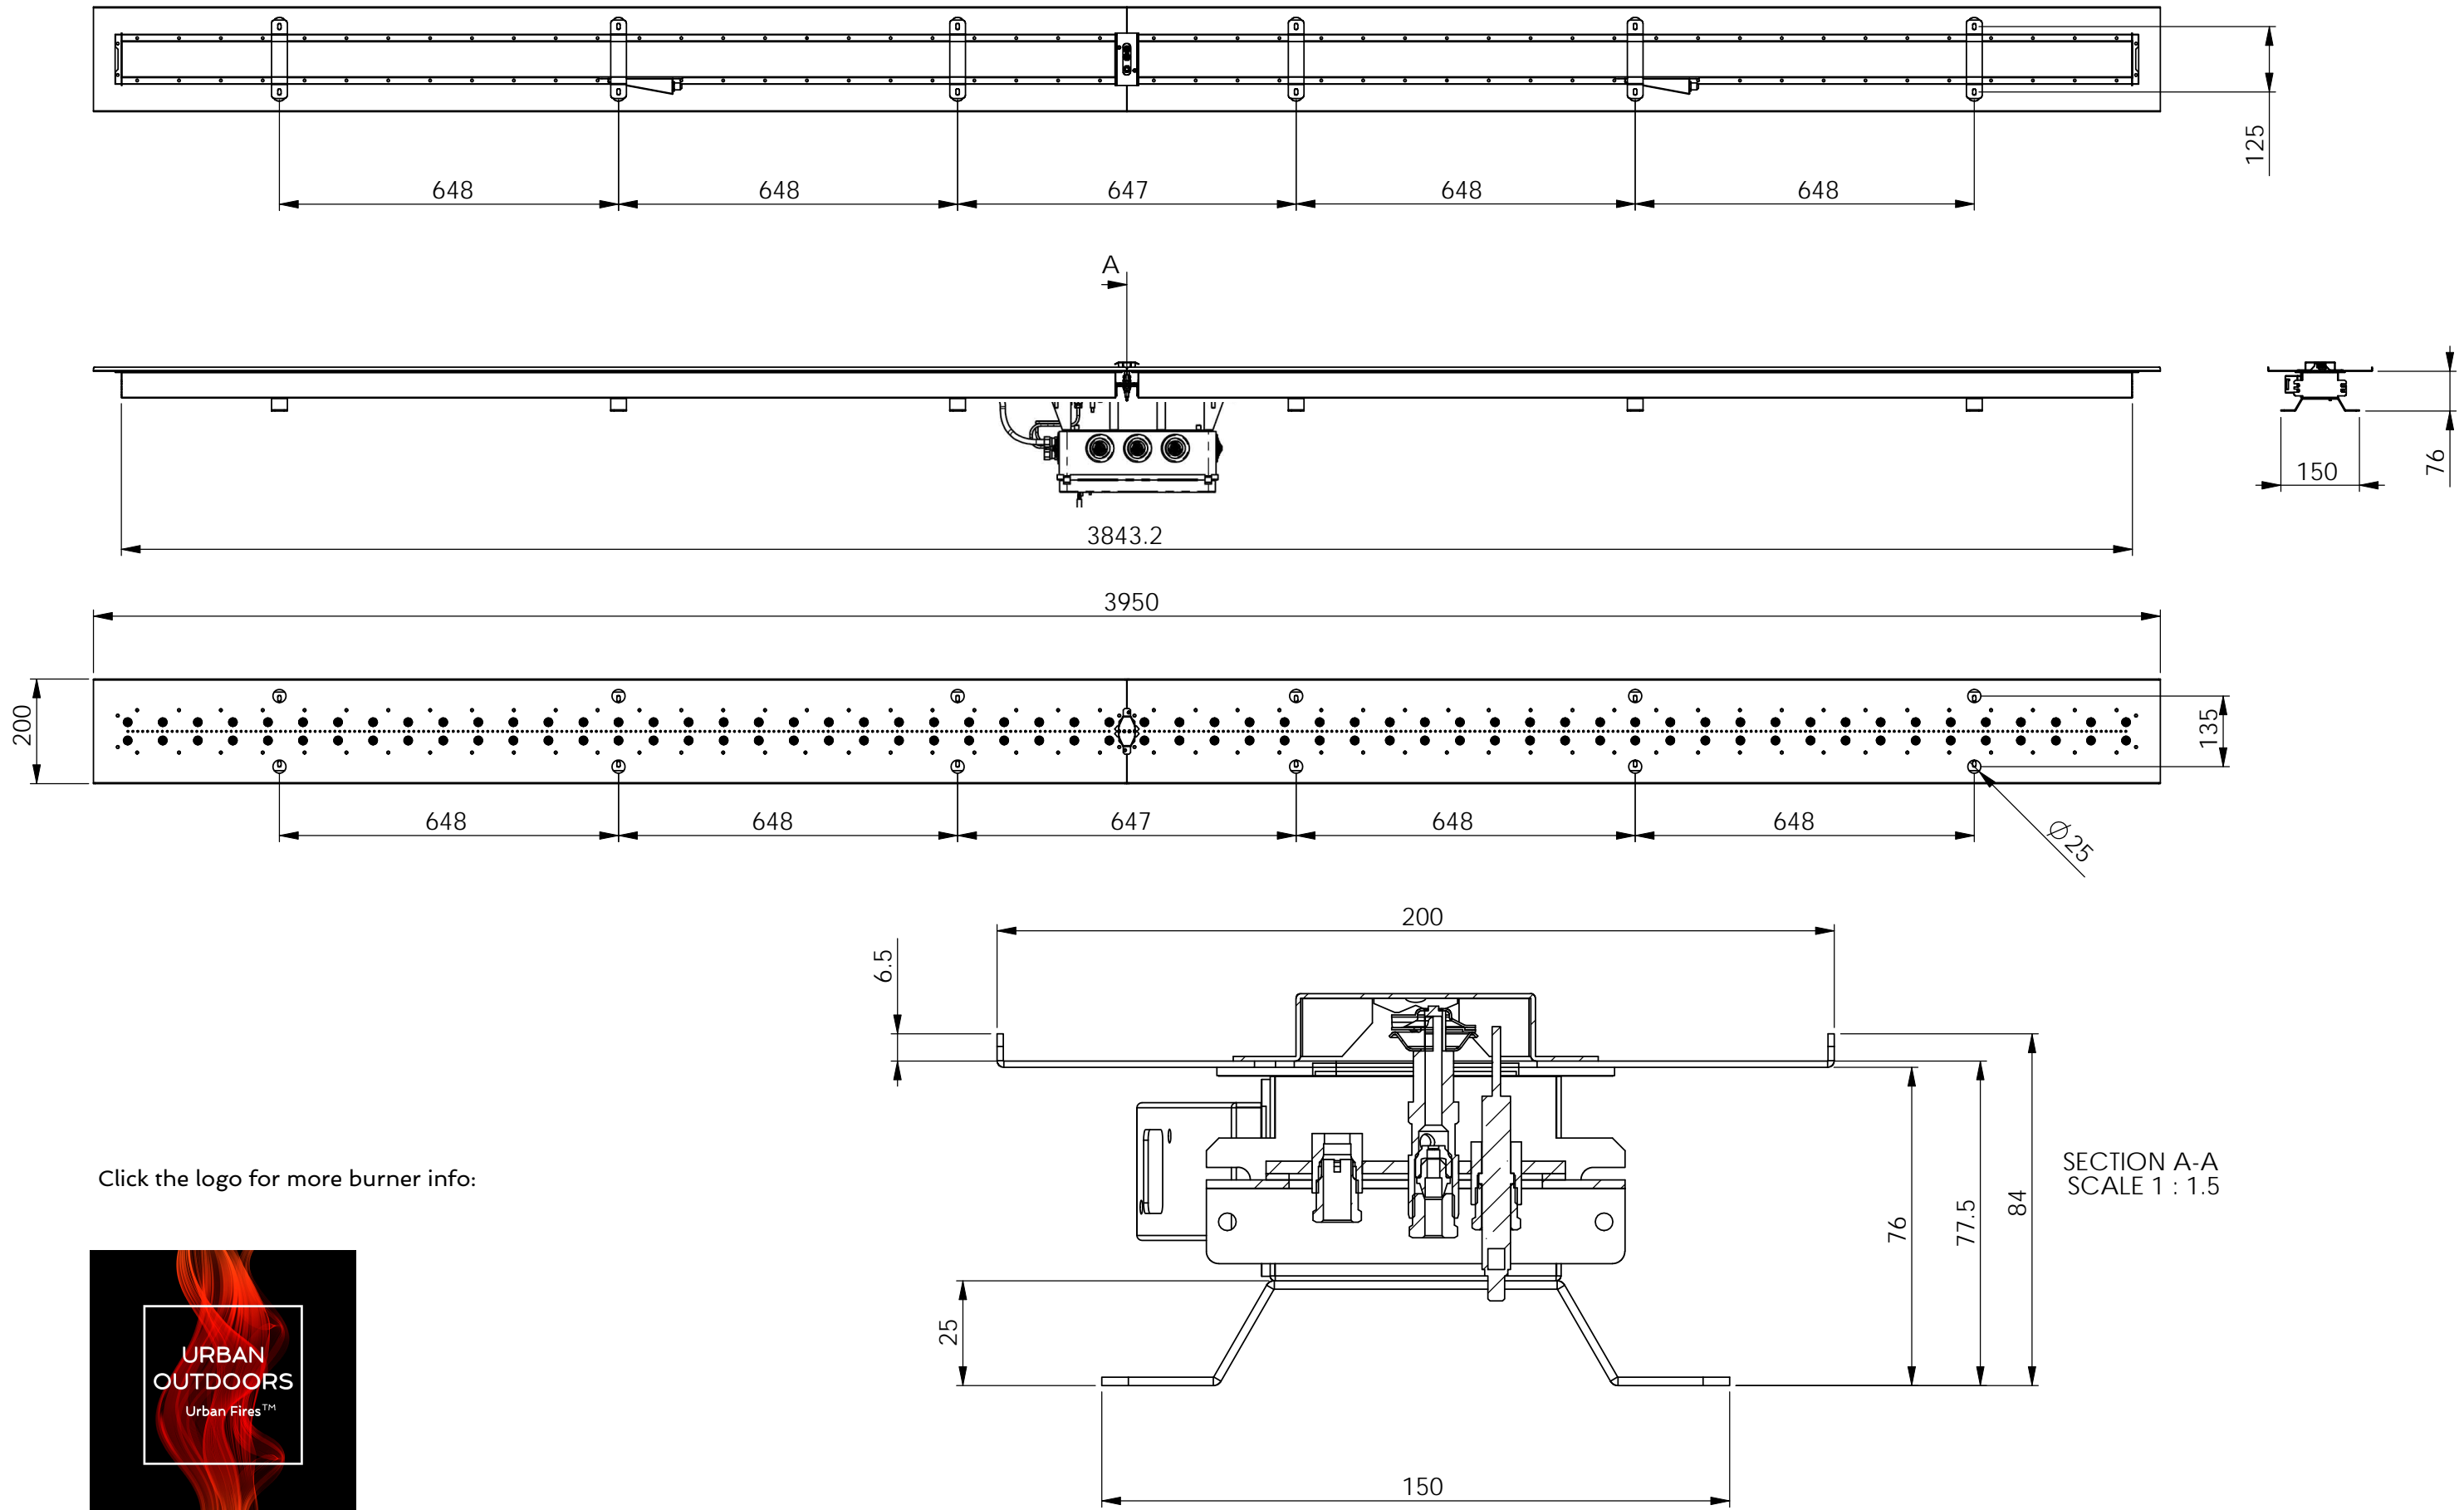

UF400ORCS outdoor gas burner: NG or LPG (conversion kit supplied). 46kW/hr maximum heat input.

Click the logo for more burner info: