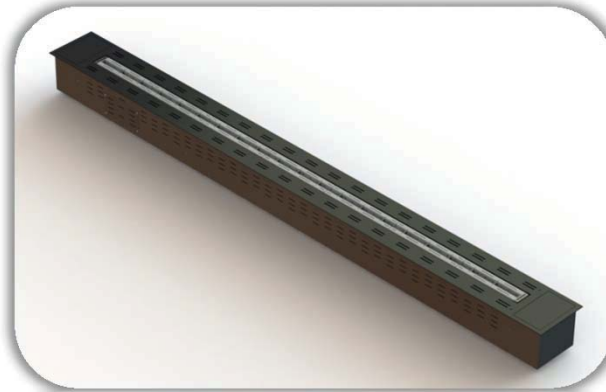

GFQ002 2366 wide	
MODEL	EVO 2000 Bioethanol burner
IGNITION MODE	Electronic - Remote control | Display
MATERIALS	Titanium, brushed stainless steel or lacquered steel
TANK	10 litres (liquid bioethanol)
Flame width	2000 mm
DIMENSIONS	Model - 2366 w x 160 h x 210 d mm Cutout size - 2346 w x >170 h x 190 d mm
AUTONOMY	4:00 hours
WEIGHT	64 kg
POWER	15 kW
PRICE (ex VAT)	£7,137.00 brushed stainless