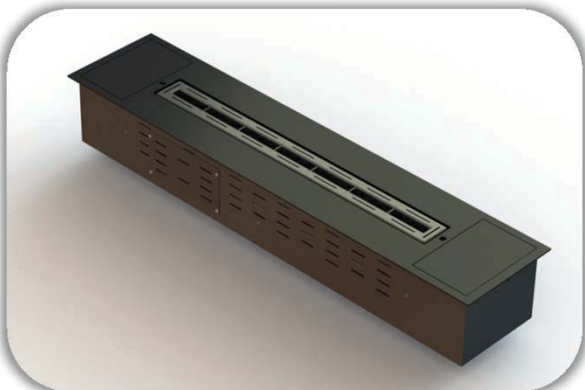

GFQ002 450 wide	
MODEL	EVO 250 Bioethanol burner
IGNITION MODE	Electronic - Remote control   Display
MATERIALS	Titanium, brushed stainless steel or lacquered steel
TANK	3 litres (liquid bioethanol)
Flame width	<b>250 mm</b>
DIMENSIONS	Model - 450 w x 145 h x 400 d mm Cutout size - 430 w x >155 h x 380 d mm
AUTONOMY	9:45 hours
WEIGHT	19 kg
POWER	1,4 kW
PRICE (ex VAT)	<b>£3,560.00 brushed stainless</b>

GFQ002 766 wide	
MODEL	EVO 400 Bioethanol burner
IGNITION MODE	Electronic - Remote control   Display
MATERIALS	Titanium, brushed stainless steel or lacquered steel
TANK	3 litres (liquid bioethanol)
Flame width	<b>400 mm</b>
DIMENSIONS	Model - 766 w x 145 h x 210 d mm Cutout size - 746 w x >155 h x 190 d mm
AUTONOMY	6:00 hours
WEIGHT	21 kg
POWER	2,25 kW
PRICE (ex VAT)	<b>£3,678.00 brushed stainless</b>

GFQ002 955 wide	
MODEL	EVO 600 Bioethanol burner
IGNITION MODE	Electronic - Remote control   Display
MATERIALS	Titanium, brushed stainless steel or lacquered steel
TANK	3 litres (liquid bioethanol)
Flame width	<b>600 mm</b>
DIMENSIONS	Model - 955 w x 145 h x 210 d mm Cutout size - 930 w x >155 h x 190 d mm
AUTONOMY	4:00 hours
WEIGHT	23,5 kg
POWER	4,5 kW
PRICE (ex VAT)	<b>£4239.00 brushed stainless</b>

GFQ002 1166 wide	
MODEL	EVO 800 Bioethanol burner
IGNITION MODE	Electronic - Remote control   Display
MATERIALS	Titanium, brushed stainless steel or lacquered steel
TANK	5 litres (liquid bioethanol)
Flame width	<b>800 mm</b>
DIMENSIONS	Model - 1166 w x 145 h x 210 d mm Cutout size - 1146 w x >155 h x 190 d mm
AUTONOMY	5 hours
WEIGHT	29 kg
POWER	4,5 kW
PRICE (ex VAT)	<b>£4995.00 brushed stainless</b>